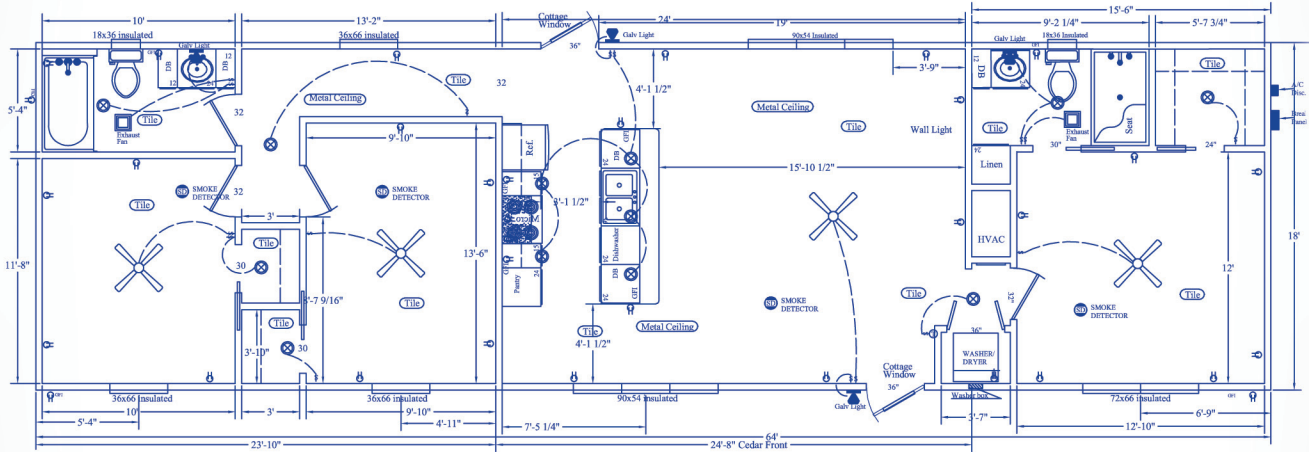

Cedar View III

Cedar View III | 1152 sqft

www.generalshelters.com